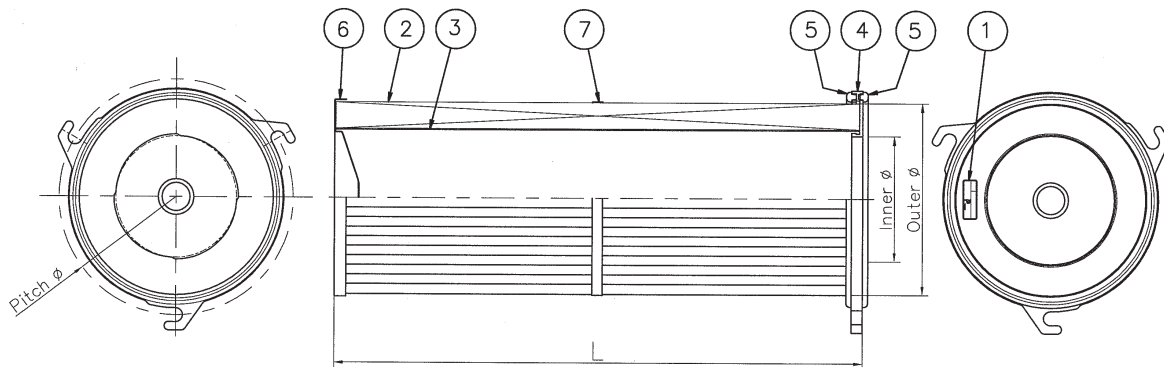

Replacement Elements Cartridges

Series 218

Quick Fix 3 top flange
Closed bottom

SPECIFICATIONS

Number	Description
1	Marking
2	Media pack
3	Inner liner
4	Top end cap - quick fix
5	Gasket (top and bottom)
6	Bottom end-cap closed
7	Outer strap

Symbol	Dimension
L	600 - 1000 - 1200 mm
Inner DIA	142 mm
Outer DIA	218 mm
Pitch	267 mm

Available media qualities:

- Ultra-Web® SB
- Ultra-Web® SB Anti-Static
- BonDura™
- BonDura™ Anti-Static

Replacement Elements Cartridges
